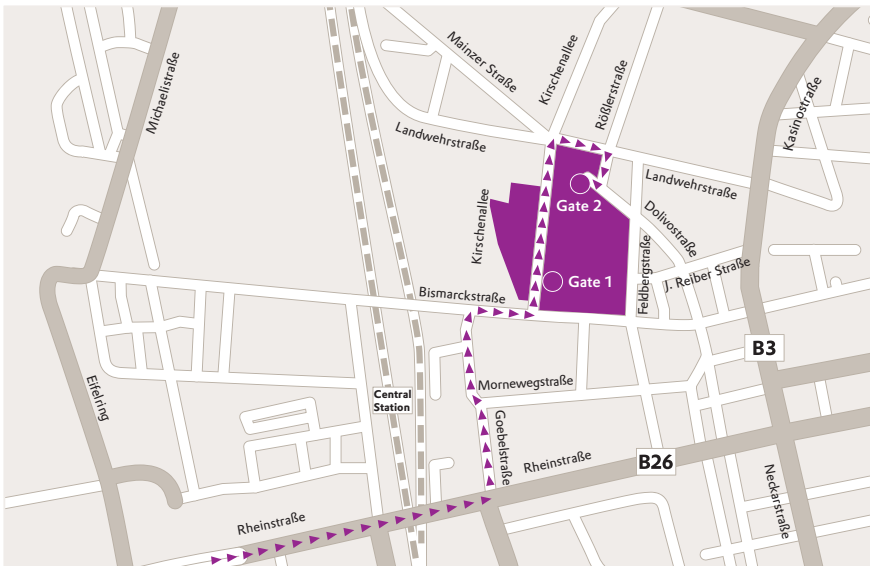

Directions to Darmstadt site

Evonik Industries AG

Standort Darmstadt
Kirschenallee
64293 Darmstadt
Germany
Phone +49 6151 18-01

By car (visitors)

- Exit the A5/A67 at Darmstädter Kreuz and drive towards Darmstadt Innenstadt (city center)/B26 until you reach the Maritim conference hotel on the left-hand side.
- Turn left into Goebelstraße and continue along this road.
- At the first traffic light in Bismarckstraße, turn left into Kirschenallee.
- At the next crossing, turn right into Landwehrstraße and drive around the site in a clockwise direction.
- At the next crossing, turn left.
- After 150 m, you will reach our carpark on the right-hand side of the street (across from Rößlerstraße 88).
- Register at the entrance. When you have parked your car, walk to the visitor reception area in Dolivostraße (Gate 2).

By train

- Get off the train at Darmstadt Hauptbahnhof (Central Station).
- It is then a 10-15 min walk to the visitor reception area in Dolivostraße (Gate 2); alternatively, take a taxi.