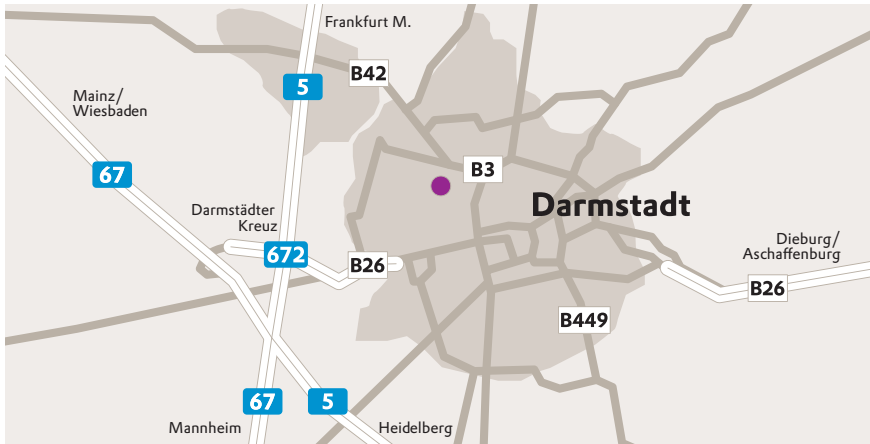

Directions to Darmstadt site

Evonik Industries AG

Standort Darmstadt
Kirschenallee
64293 Darmstadt
Germany
Phone +49 6151 18-01

By car (visitors)

- Exit the A5/A67 at Darmstädter Kreuz and drive towards Darmstadt Innenstadt (city center)/B26 until you reach the Maritim conference hotel on the left-hand side.
- Turn left into Goebelstraße and continue along this road.
- At the first traffic light in Bismarckstraße, turn left into Kirschenallee.
- At the next crossing, turn right into Landwehrstraße and drive around the site in a clockwise direction.
- At the next crossing, turn left.
- After 150 m, you will reach our carpark on the right-hand side of the street (across from Rößlerstraße 88).
- Register at the entrance. When you have parked your car, walk to the visitor reception area in Dolivostraße (Gate 2).

By train

- Get off the train at Darmstadt Hauptbahnhof (Central Station).
- It is then a 10-15 min walk to the visitor reception area in Dolivostraße (Gate 2); alternatively, take a taxi.